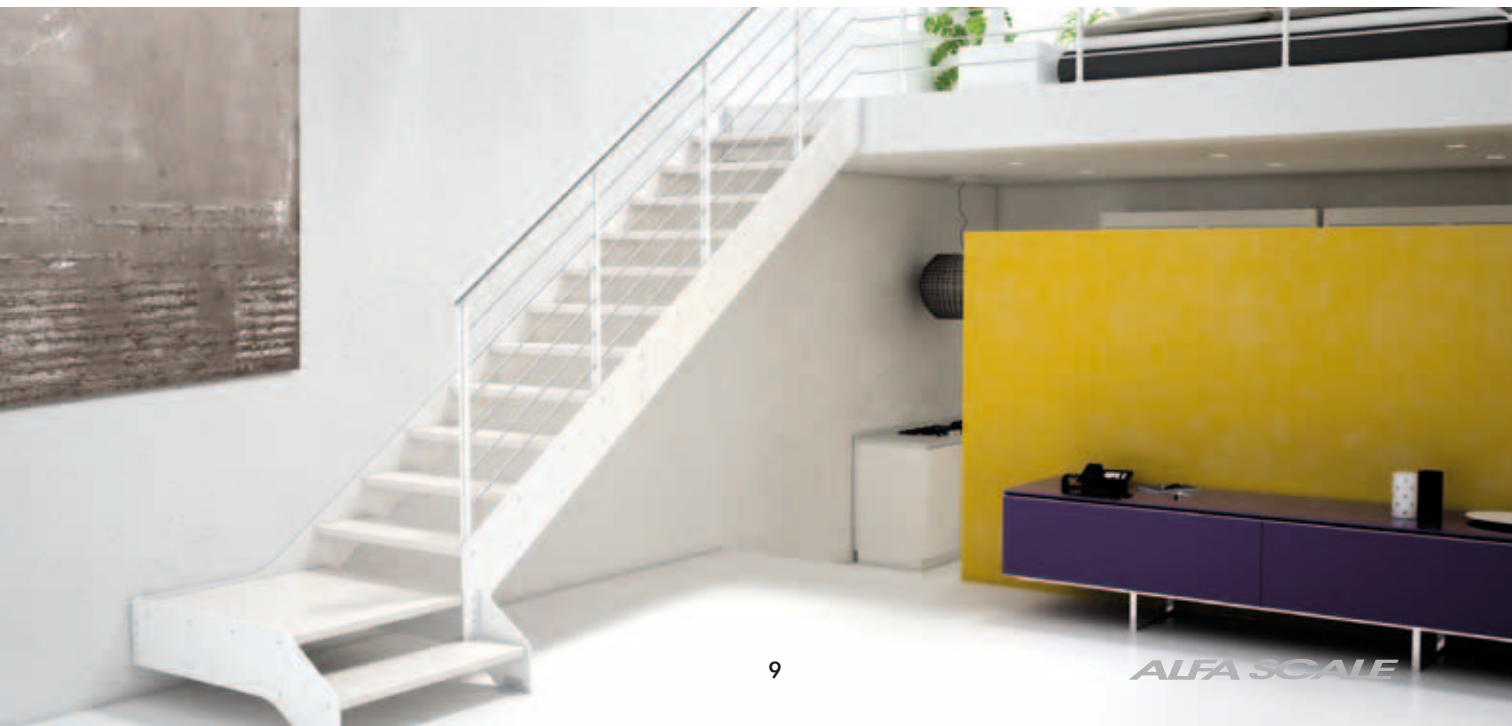

◀ LASER S

Scala a giorno in acciaio verniciato,
pedata in legno massello

*Open staircase in enamelled steel,
tread in solid wood*

Ringhiera/balustrade F 7

LASER L ▶

Scala a giorno in acciaio verniciato,
pedata in legno massello

*Open staircase in enamelled steel,
tread in solid wood*

Ringhiera/balustrade F 7